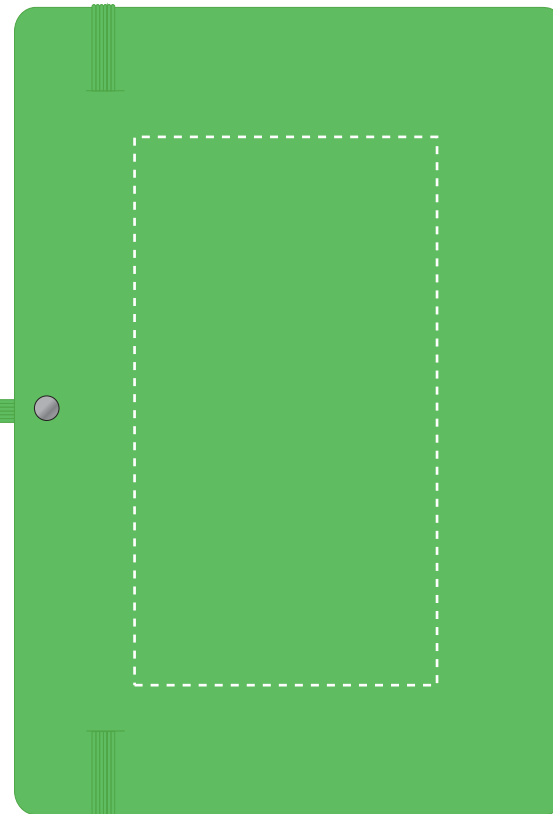

**PANTONE REFERENCE(S)**

 Full Colour Printing

Product Image for visualisation
- colours may vary

ARTWORK SCALE 50%

- CENTRED TO PRINT AREA
- CENTRED TO NOTEBOOK

ARTWORK SCALE 50%

- CENTRED TO PRINT AREA
- CENTRED TO NOTEBOOK

The dashed line is to demonstrate print area and will not appear on your printed item

PLEASE NOTE:

- All colours including print and product are for visual purposes only and should not be regarded as the actual colour of the product and print.
- Some products may vary from batch to batch and may differ from previous orders.
- The colour and texture of a product can also have an effect on the final print colour.
- By approving this order we accept that you understand these terms.

To proceed, please approve visual via the online system.

ARTWORK SCALE 100%

Max print area: 195mm x 100mm

ARTWORK SCALE 100%

Max print area: 145mm x 80mm